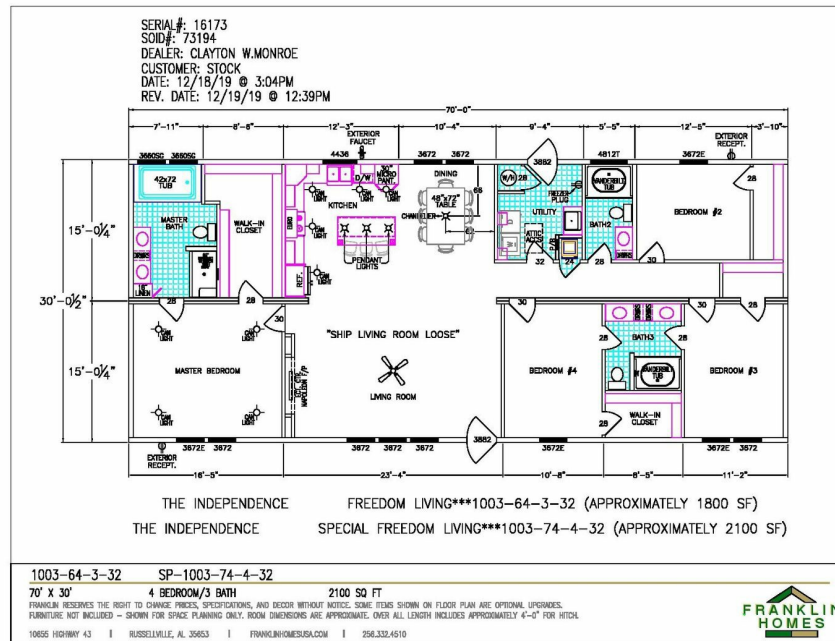

10 Independence

10 Independence Model number: HUD100364332

4 beds • 2 baths • 2240 sq.ft. • 32' width • 70' depth

Our home building facilities invest in continuous product and process improvements. Plans, dimensions, features, materials, specifications and availability are subject to change without notice or obligation. Renderings and floor plans are representative likenesses of our homes and may differ from the actual homes. We invite you to tour a Home Center near you and inspect the highest value in quality housing available or call (318) 324-9600 to speak with a Home Consultant. Copyright 2017, CMH. All rights reserved.