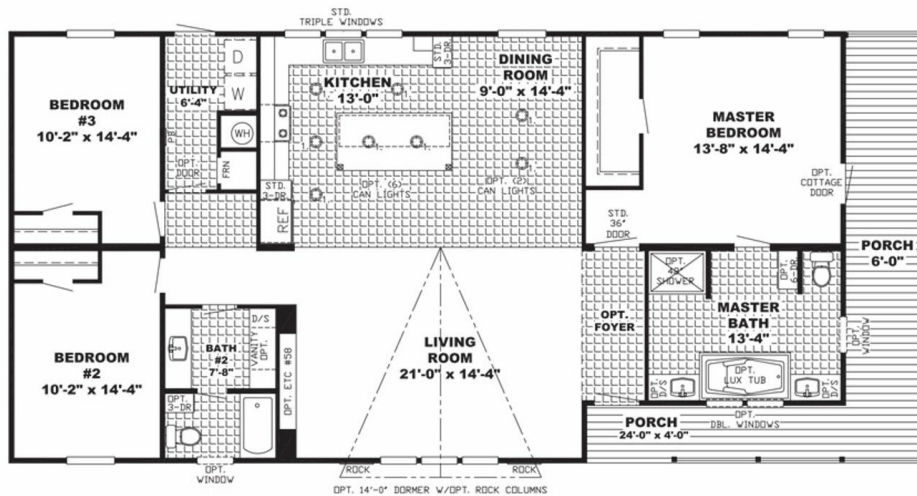

#16 Weissmuller

#16 Weissmuller Model number: 41PRF32643AH18

3 beds • 2 baths • 2048 sq.ft. • 32' width • 64' depth

Our home building facilities invest in continuous product and process improvements. Plans, dimensions, features, materials, specifications and availability are subject to change without notice or obligation. Renderings and floor plans are representative likenesses of our homes and may differ from the actual homes. We invite you to tour a Home Center near you and inspect the highest value in quality housing available or call (318) 324-9600 to speak with a Home Consultant. Copyright 2017, CMH. All rights reserved.