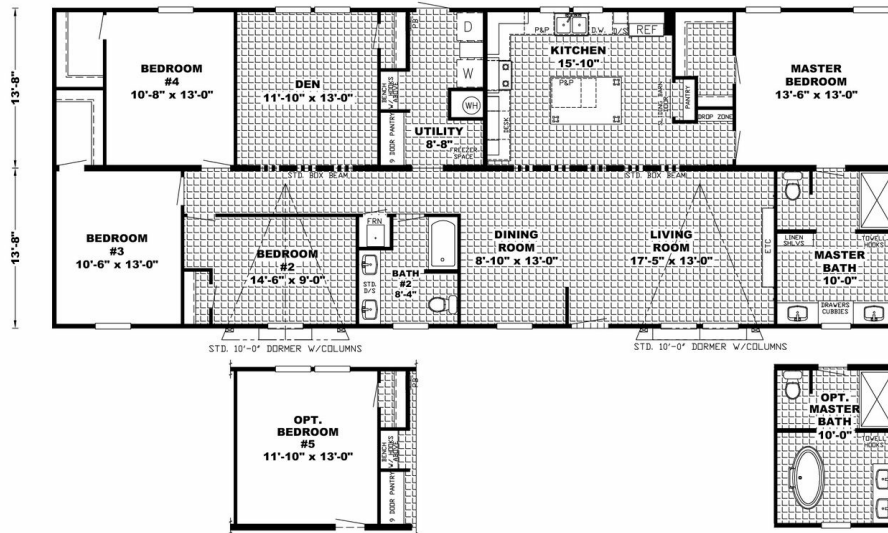

#19 THE FARMHOUSE BREEZE

#19 THE FARMHOUSE BREEZE

Model number: 41SSR28724AH20

4 beds • 2 baths • 2016 sq.ft. • 28' width • 72' depth

Our home building facilities invest in continuous product and process improvements. Plans, dimensions, features, materials, specifications and availability are subject to change without notice or obligation. Renderings and floor plans are representative likenesses of our homes and may differ from the actual homes. We invite you to tour a Home Center near you and inspect the highest value in quality housing available or call (318) 324-9600 to speak with a Home Consultant. Copyright 2017, CMH. All rights reserved.