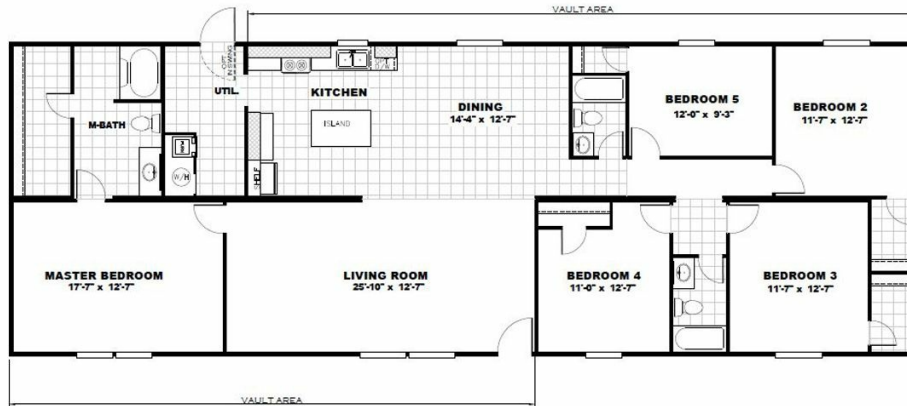

**28 x 76**

**TRIUMPH** Model number: 42TRU28765AH20

**5 beds • 3 baths • 2128 sq.ft. • 28' width • 76' depth**

Our home building facilities invest in continuous product and process improvements. Plans, dimensions, features, materials, specifications and availability are subject to change without notice or obligation. Renderings and floor plans are representative likenesses of our homes and may differ from the actual homes. We invite you to tour a Home Center near you and inspect the highest value in quality housing available or call (318) 324-9600 to speak with a Home Consultant. Copyright 2017, CMH. All rights reserved.