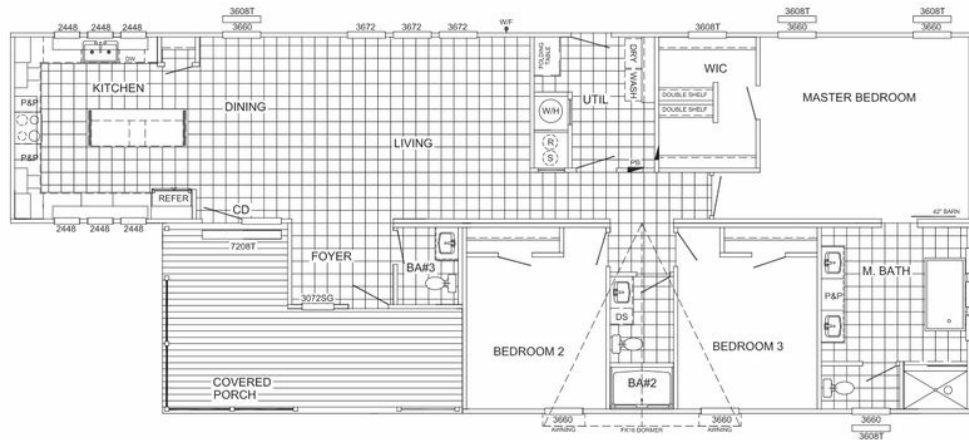

The Laney (Wham Dr #32)

The Laney (Wham Dr #32) Model number: 43EST32763BH20

3 beds • 3 baths • 2432 sq.ft. • 32' width • 76' depth

Our home building facilities invest in continuous product and process improvements. Plans, dimensions, features, materials, specifications and availability are subject to change without notice or obligation. Renderings and floor plans are representative likenesses of our homes and may differ from the actual homes. We invite you to tour a Home Center near you and inspect the highest value in quality housing available or call (318) 324-9600 to speak with a Home Consultant. Copyright 2017, CMH. All rights reserved.

<https://www.claytonhomeswestmonroe.com>

CLAYTON HOMES-WEST
MONROE

904 INDEPENDENCE DRIVE
WEST MONROE, LA 71292

Monday - Thursday: 9am - 6pm
Friday: 9am - 6pm
Saturday: 9am - 5pm
Sunday: Closed

(318) 324-9600