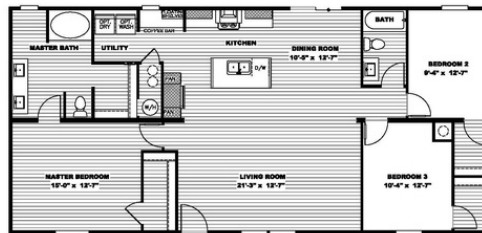

RIO Model number: 43CEA28563AH21

3 beds • 2 baths • 1568 sq.ft. • 28' width • 56' depth

Our home building facilities invest in continuous product and process improvements. Plans, dimensions, features, materials, specifications and availability are subject to change without notice or obligation. Renderings and floor plans are representative likenesses of our homes and may differ from the actual homes. We invite you to tour a Home Center near you and inspect the highest value in quality housing available or call (318) 324-9600 to speak with a Home Consultant. Copyright 2017, CMH. All rights reserved.

MODEL #CEA28563AH
DRAWING # CE-M022-56-3
28'x56' RIO

RIO Model number: 43CEA28563AH21

3 beds • 2 baths • 1568 sq.ft. • 28' width • 56' depth

Our home building facilities invest in continuous product and process improvements. Plans, dimensions, features, materials, specifications and availability are subject to change without notice or obligation. Renderings and floor plans are representative likenesses of our homes and may differ from the actual homes. We invite you to tour a Home Center near you and inspect the highest value in quality housing available or call (318) 324-9600 to speak with a Home Consultant. Copyright 2017, CMH. All rights reserved.