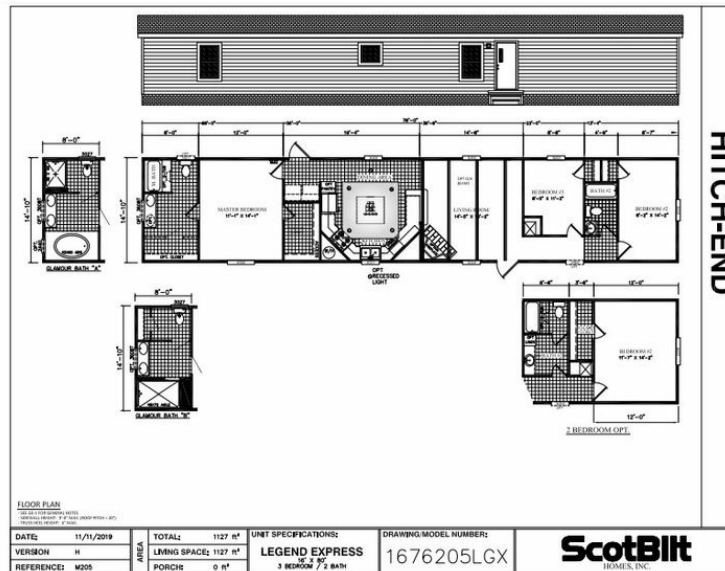

4 The Taylor

4 The Taylor Model number: 16766205LGXCENS

3 beds • 2 baths • 1216 sq.ft. • 16' width • 76' depth

Our home building facilities invest in continuous product and process improvements. Plans, dimensions, features, materials, specifications and availability are subject to change without notice or obligation. Renderings and floor plans are representative likenesses of our homes and may differ from the actual homes. We invite you to tour a Home Center near you and inspect the highest value in quality housing available or call (318) 324-9600 to speak with a Home Consultant. Copyright 2017, CMH. All rights reserved.